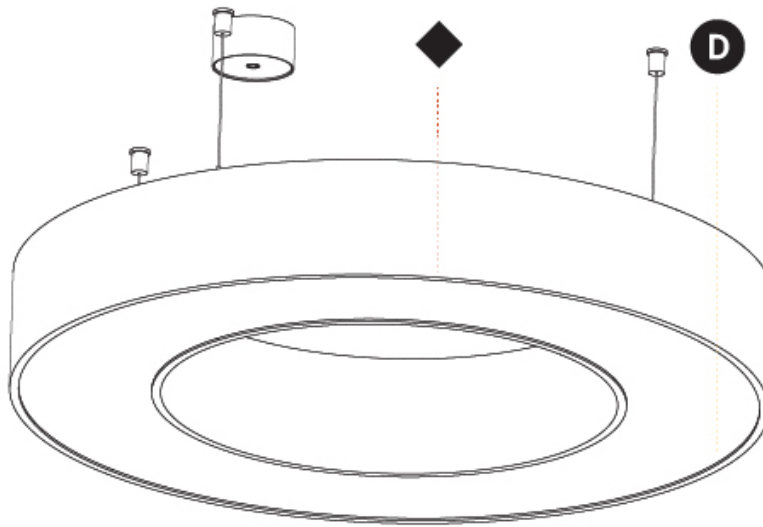

GENERAL

Series: Glorious
 Subseries: Glorious
 Brand: Prolight
 Division: Architectural
 Mounting Type: Suspension
 Mounting Location: Ceiling
 Subcategory: Ambient

PHYSICAL

Shape: Round
 Diameter (mm): 750
 Diameter (in): 29 1/2
 Height (mm): 120
 Height (in): 4 3/4
 Max. Overall Height (mm): 2120
 Max. Overall Height (in): 83 7/16
 Light Distribution: Direct
 Weight (kg): 7.062
 Weight (lbs): 15.56
 Diffuser: [PMMA - Opal or Micro-Prism](#)
 Fixture Finish: [SSR / BKV / CWI / CRY / HAB / UFT / ITA / RUA / FTG / MYG / LOD / PUS / FRO / FUP / KIA / POP / BLS / SPG / MEY / GOH / GUM / CHC / COM / ABZ / JAG / OBR / MOS / ROR](#)
 Fixture Material: Aluminum

A30201-

PROJECT _____

TYPE _____

SPECIFIER _____

QUANTITY _____

DATE _____

A

GLORIOUS COLOR FINISH CHART