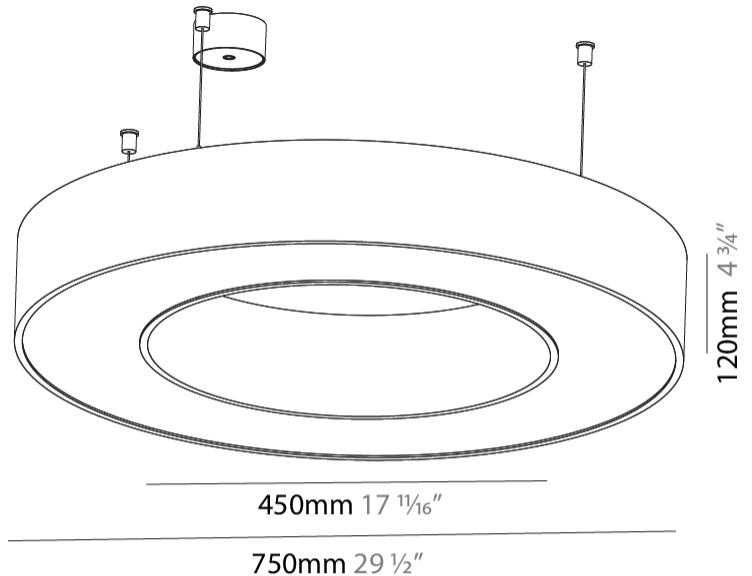

GENERAL

Series: Glorious
Subseries: Glorious
Brand: Prolight
Division: Architectural
Mounting Type: Suspension
Mounting Location: Ceiling
Subcategory: Ambient

PHYSICAL

Shape: Round
Diameter (mm): 750
Diameter (in): 29 1/2
Height (mm): 120
Height (in): 4 3/4
Max. Overall Height (mm): 2120
Max. Overall Height (in): 83 7/16
Light Distribution: Direct
Weight (kg): 7.062
Weight (lbs): 15.56
Diffuser: [PMMA - Opal or Micro-Prism](#)
Fixture Finish: [SSR / BKV / CWI / CRY / HAB / UFT / ITA / RUA / FTG / MYG / LOD / PUS / FRO / FUP / KIA / POP / BLS / SPG / MEY / GOH / GUM / CHC / COM / ABZ / JAG / OBR / MOS / ROR](#)
Fixture Material: Aluminum

ELECTRICAL

Lamp Type: LED (Zhaga Standard)
Input Wattage (W): 30
Total Output Wattage (W): 24 / 19.2 (3500K)
Dimming: [Non-Dimming / Phase Dimming (120Vac only) / 0-10V Dimming](#)
Driver Included: Yes
Driver Location: Integrated
Driver Type: Constant Current
Driver Class: Class 2
Input Voltage (V): 120 - 277
Constant Current (MA): 350 / 600 (3500K)

LED

Color Temperature (°K): [3000 / 3500 / 4000](#)
Max. Delivered Lumen (lm): 2770 / 2862 / 2920
CRI: >80 CRI
Efficiency (%): 65
Lamp Life (hrs): 50000

OPTICAL

RATINGS AND CERTIFICATIONS

Certified By: Certified for North American Standards
IP rating: IP20